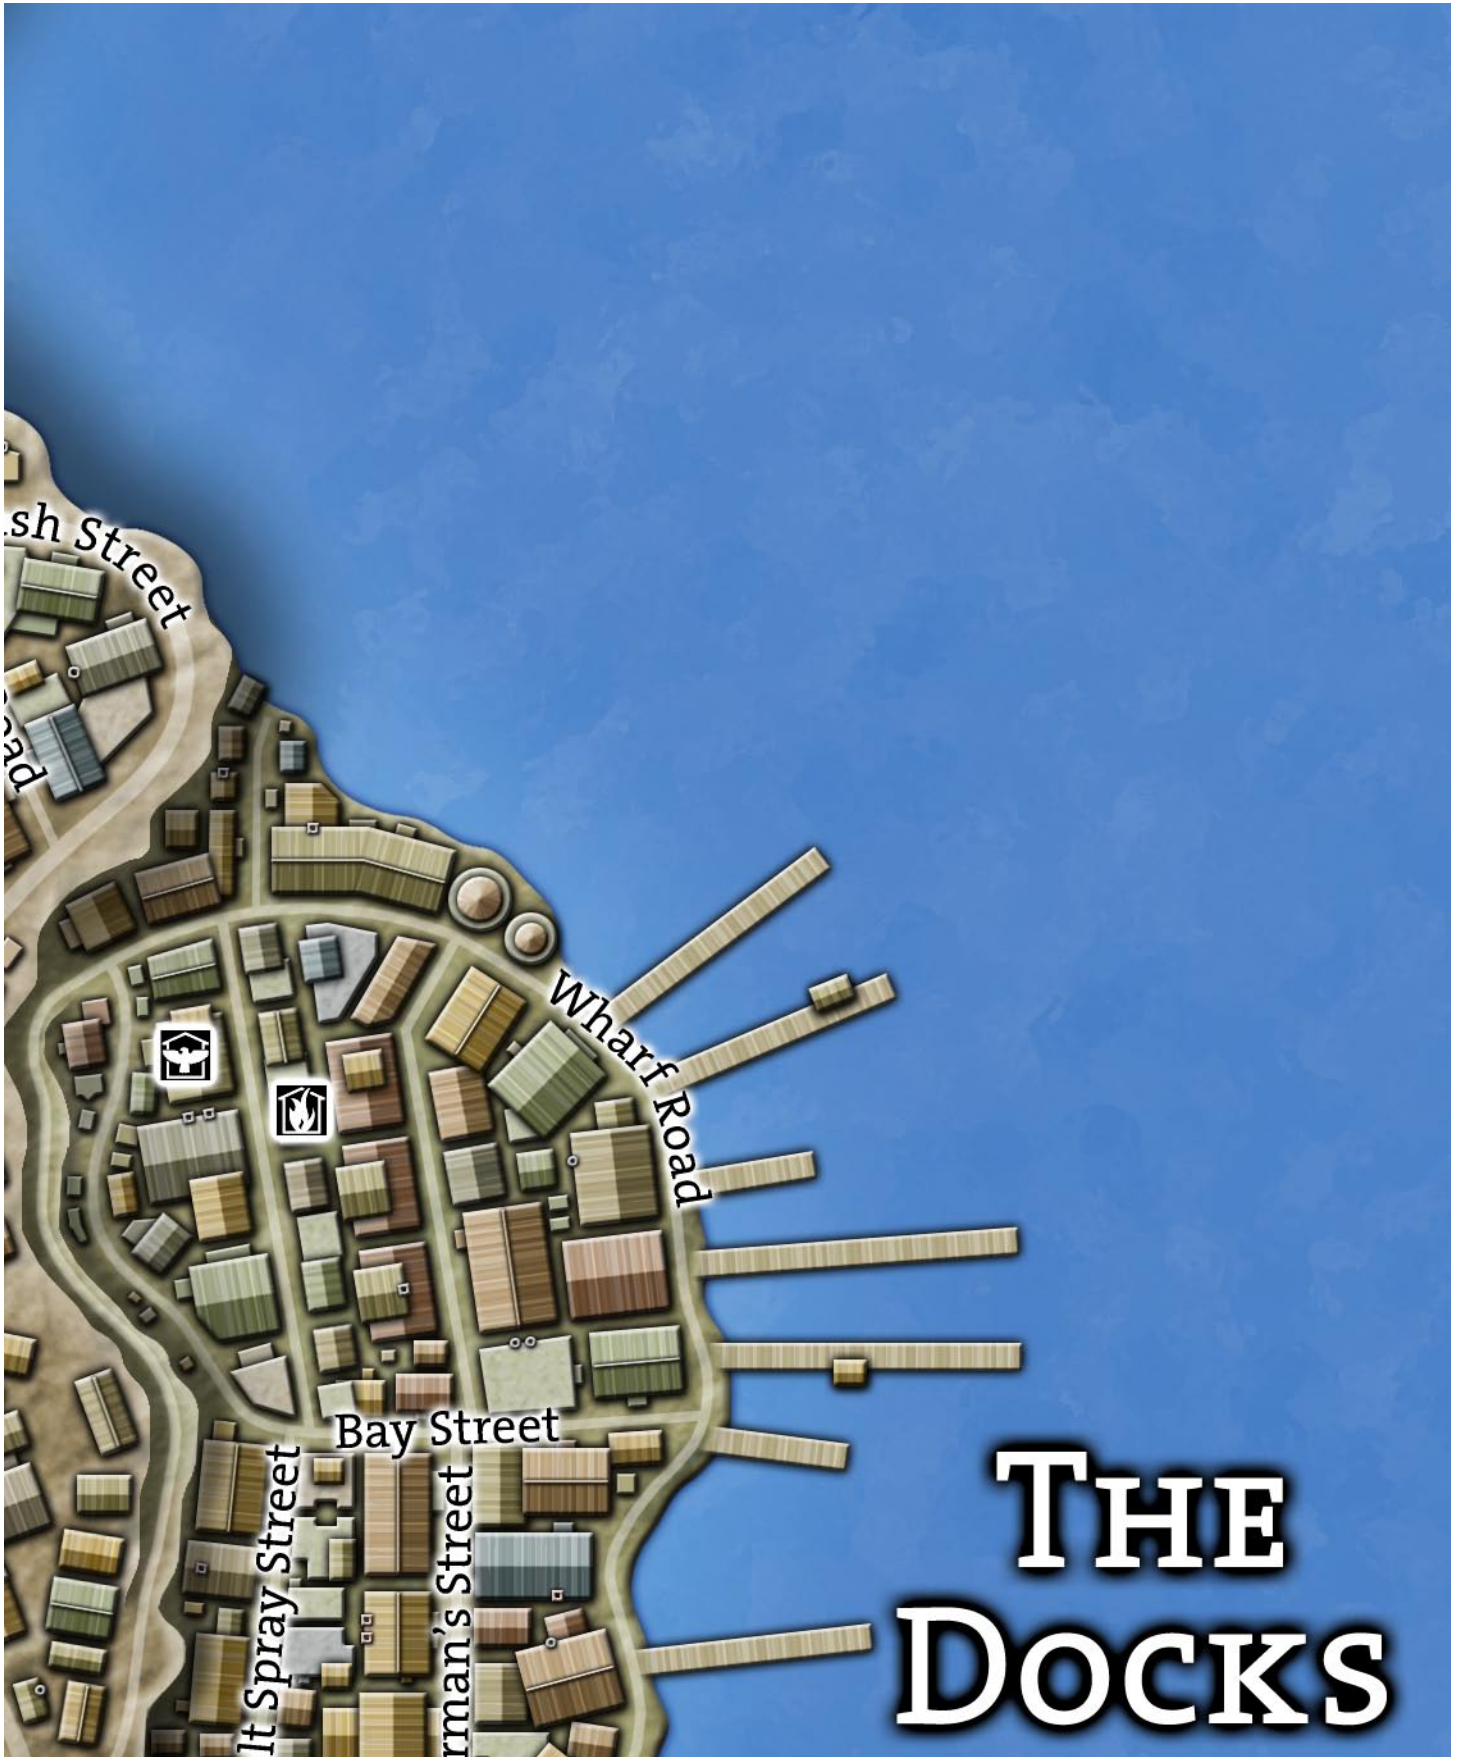

Ptolus Deluxe City Map - PDCM 3-10