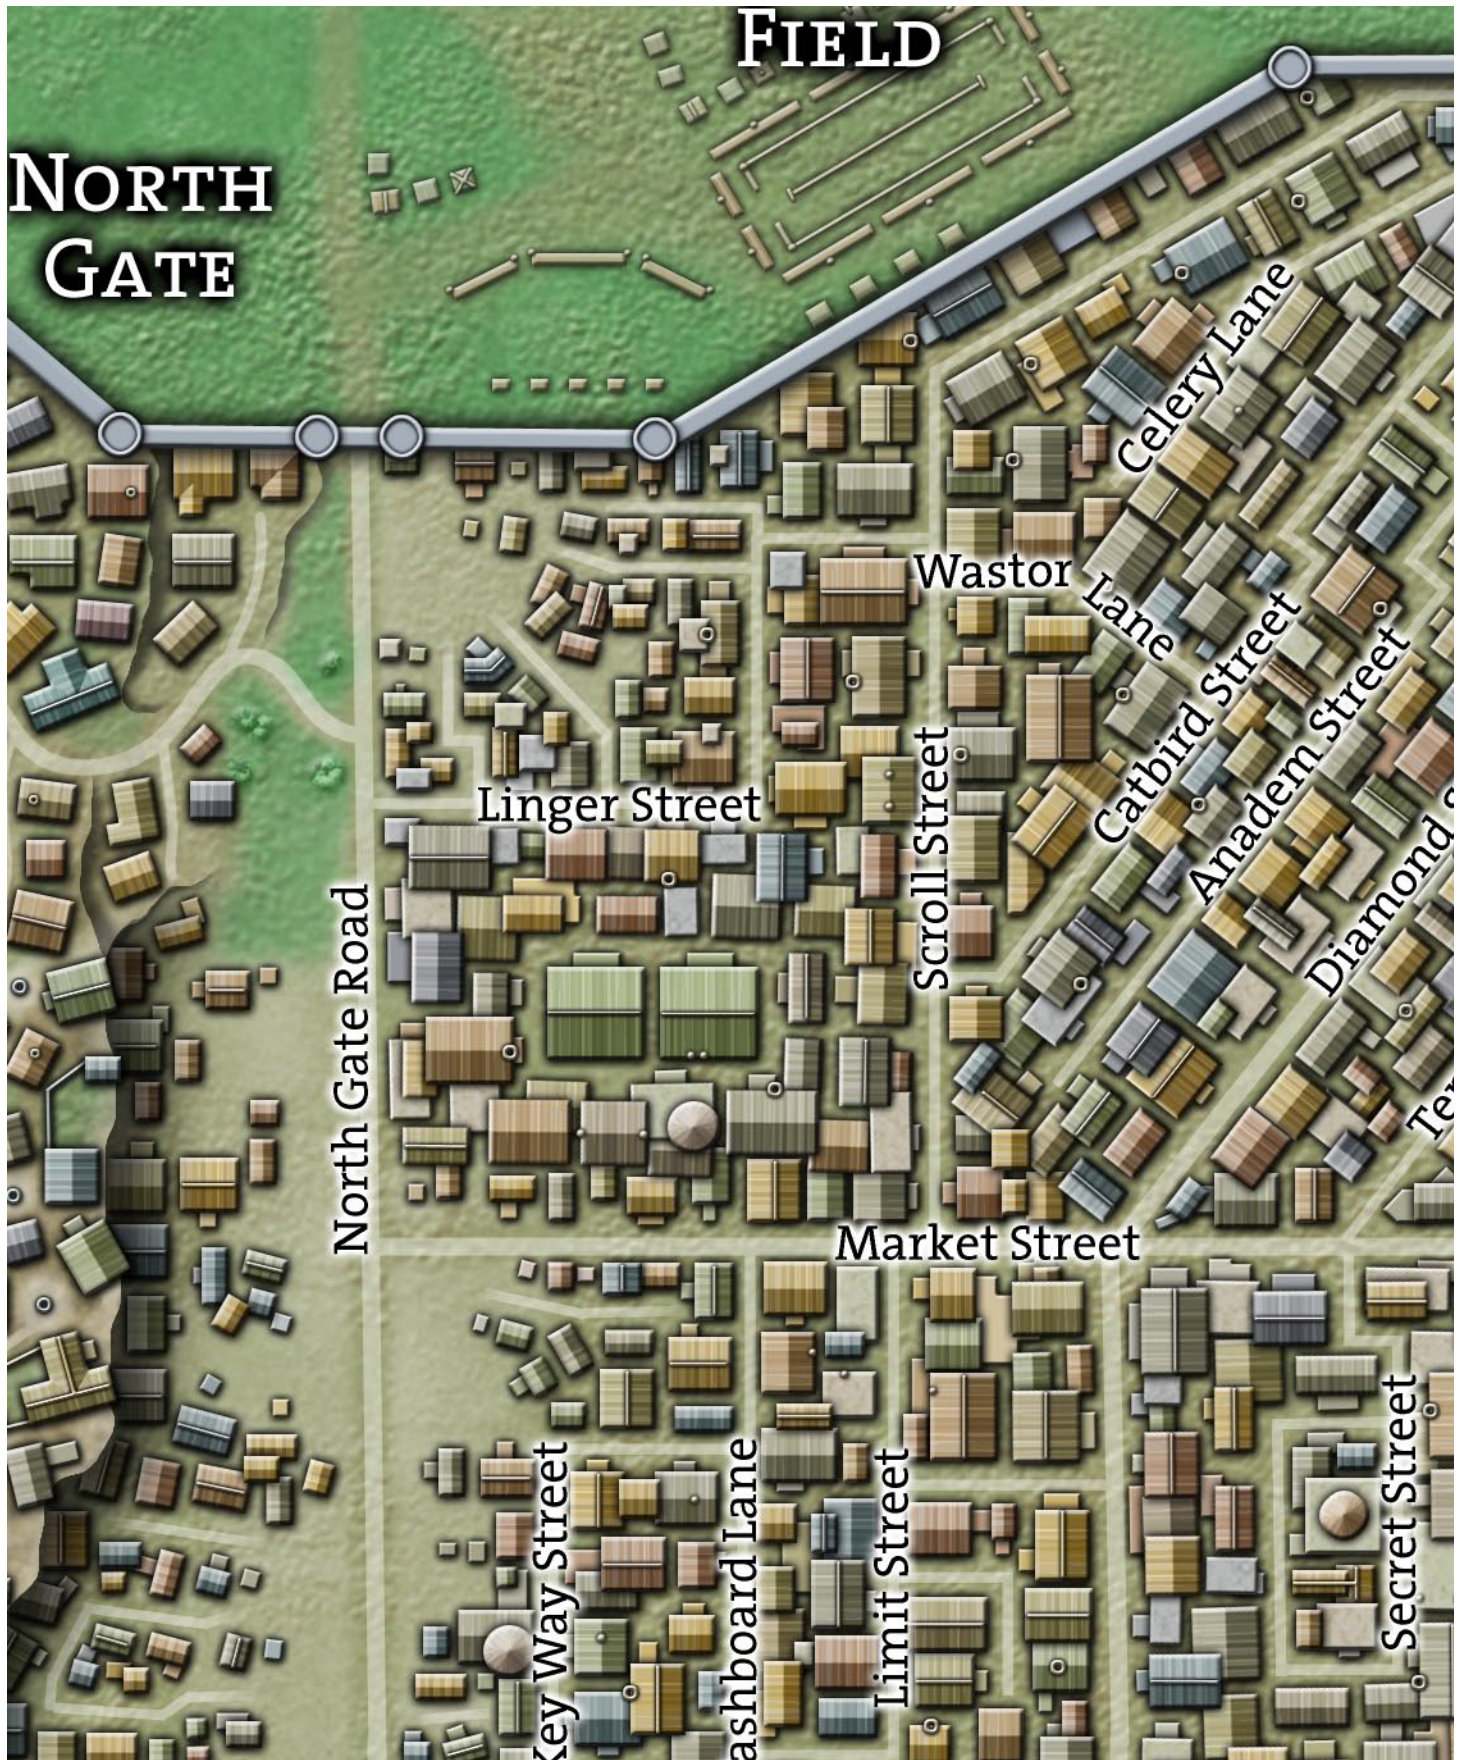

Ptolus

DELUXE CITY MAP

Welcome to the **Ptolus Deluxe City Map**. Inside you will find sixty six map tiles detailing the entire city of *Ptolus*. When printed and assembled, these map tiles will create a detailed wall map of Monte Cook's City by the Spire. With only the streets and districts labeled on this map it is both GM and player friendly. It has no numbered locations to attract player curiosity.

Ptolus Deluxe City Map - PDCM 1-11

Ptolus Deluxe City Map - PDCM 2-01

Ptolus Deluxe City Map - PDCM 2-03

Ptolus Deluxe City Map - PDCM 2-05

Ptolus Deluxe City Map - PDCM 2-06

Ptolus Deluxe City Map - PDCM 2-07