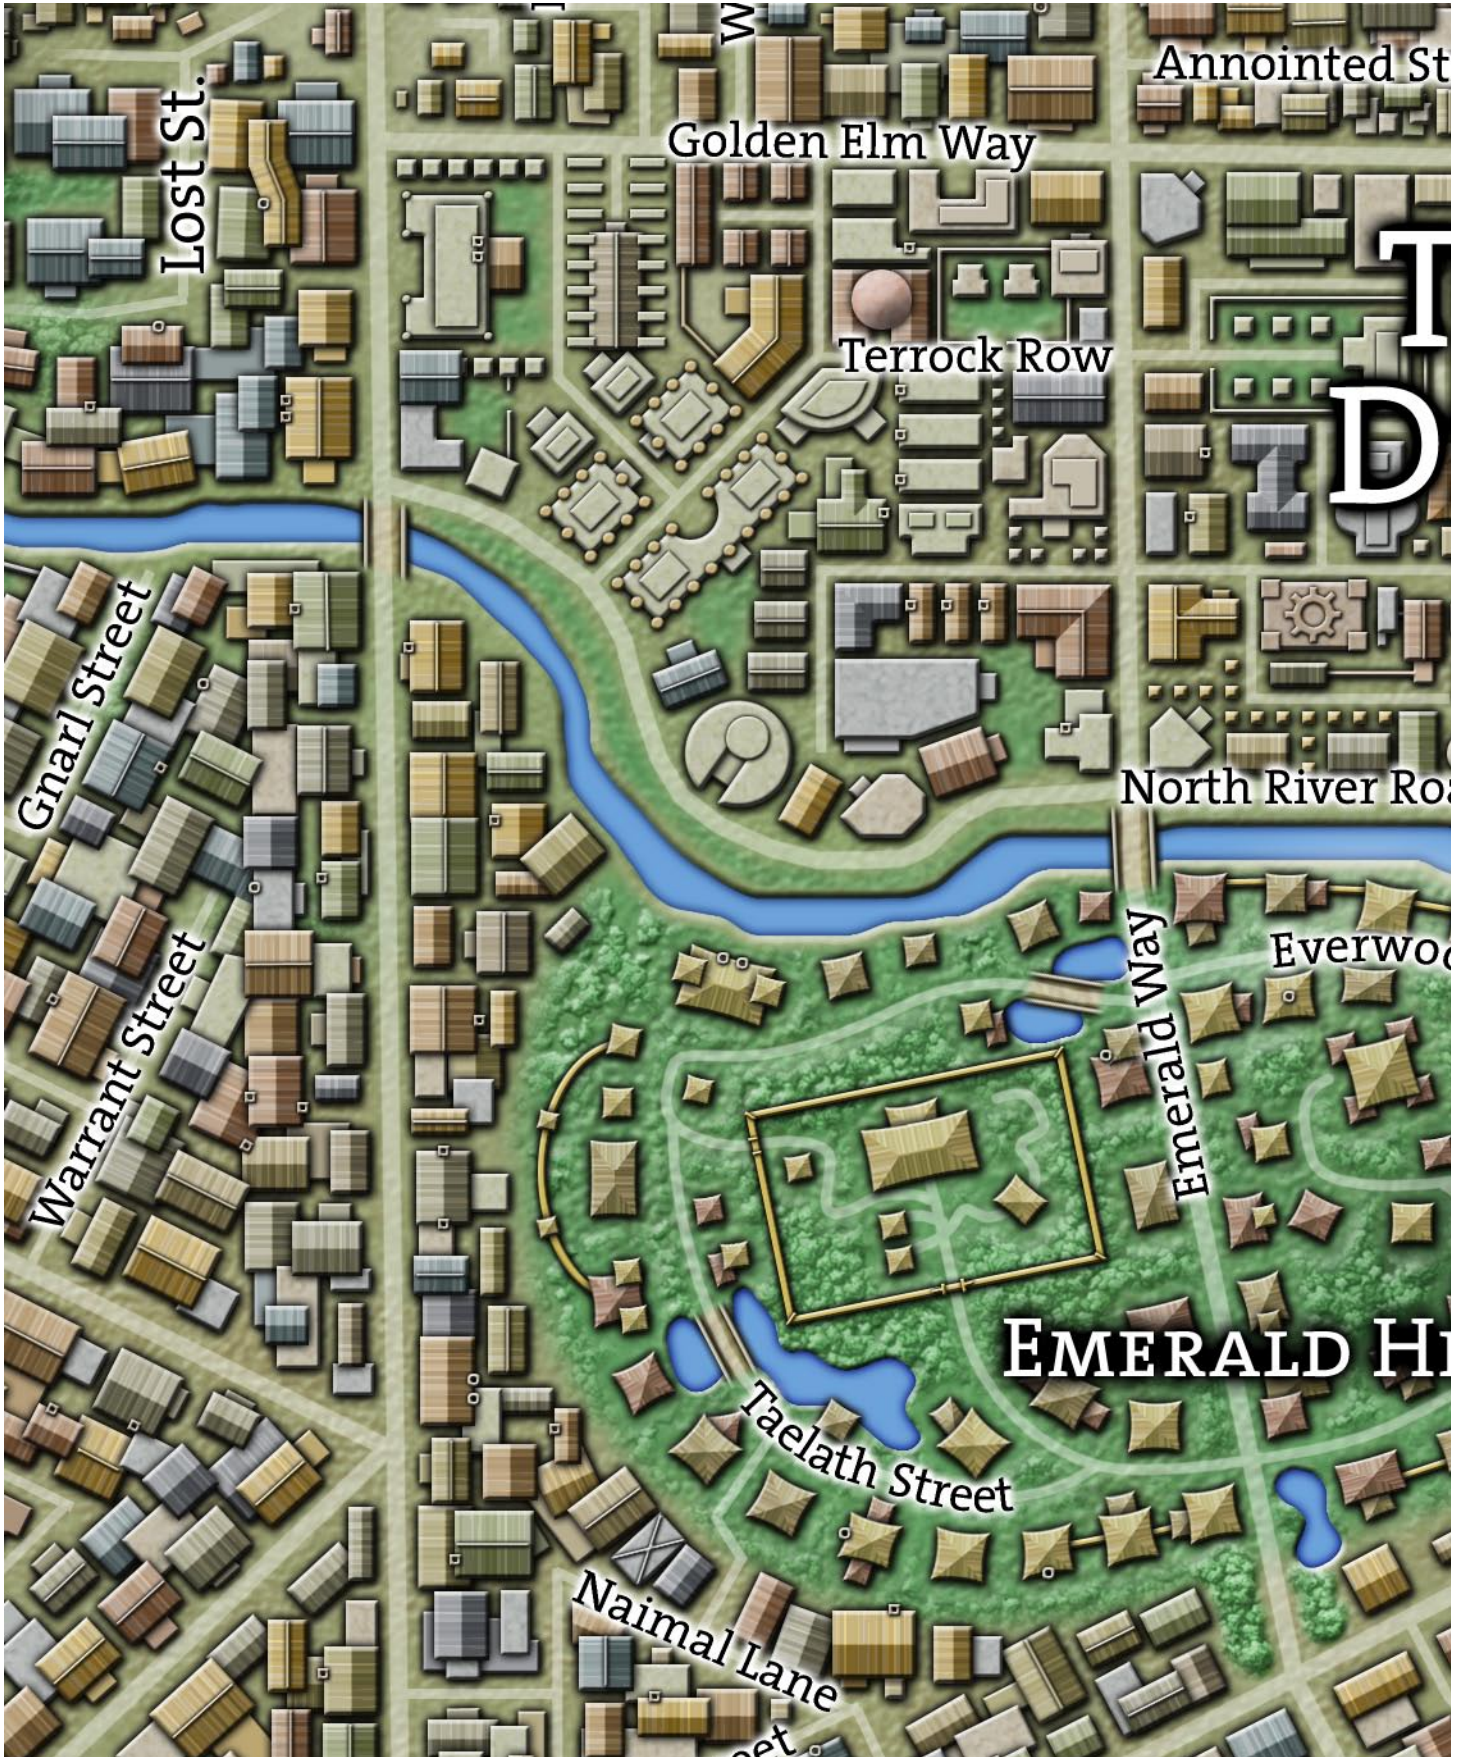

Ptolus Deluxe City Map - PDCM 3-05