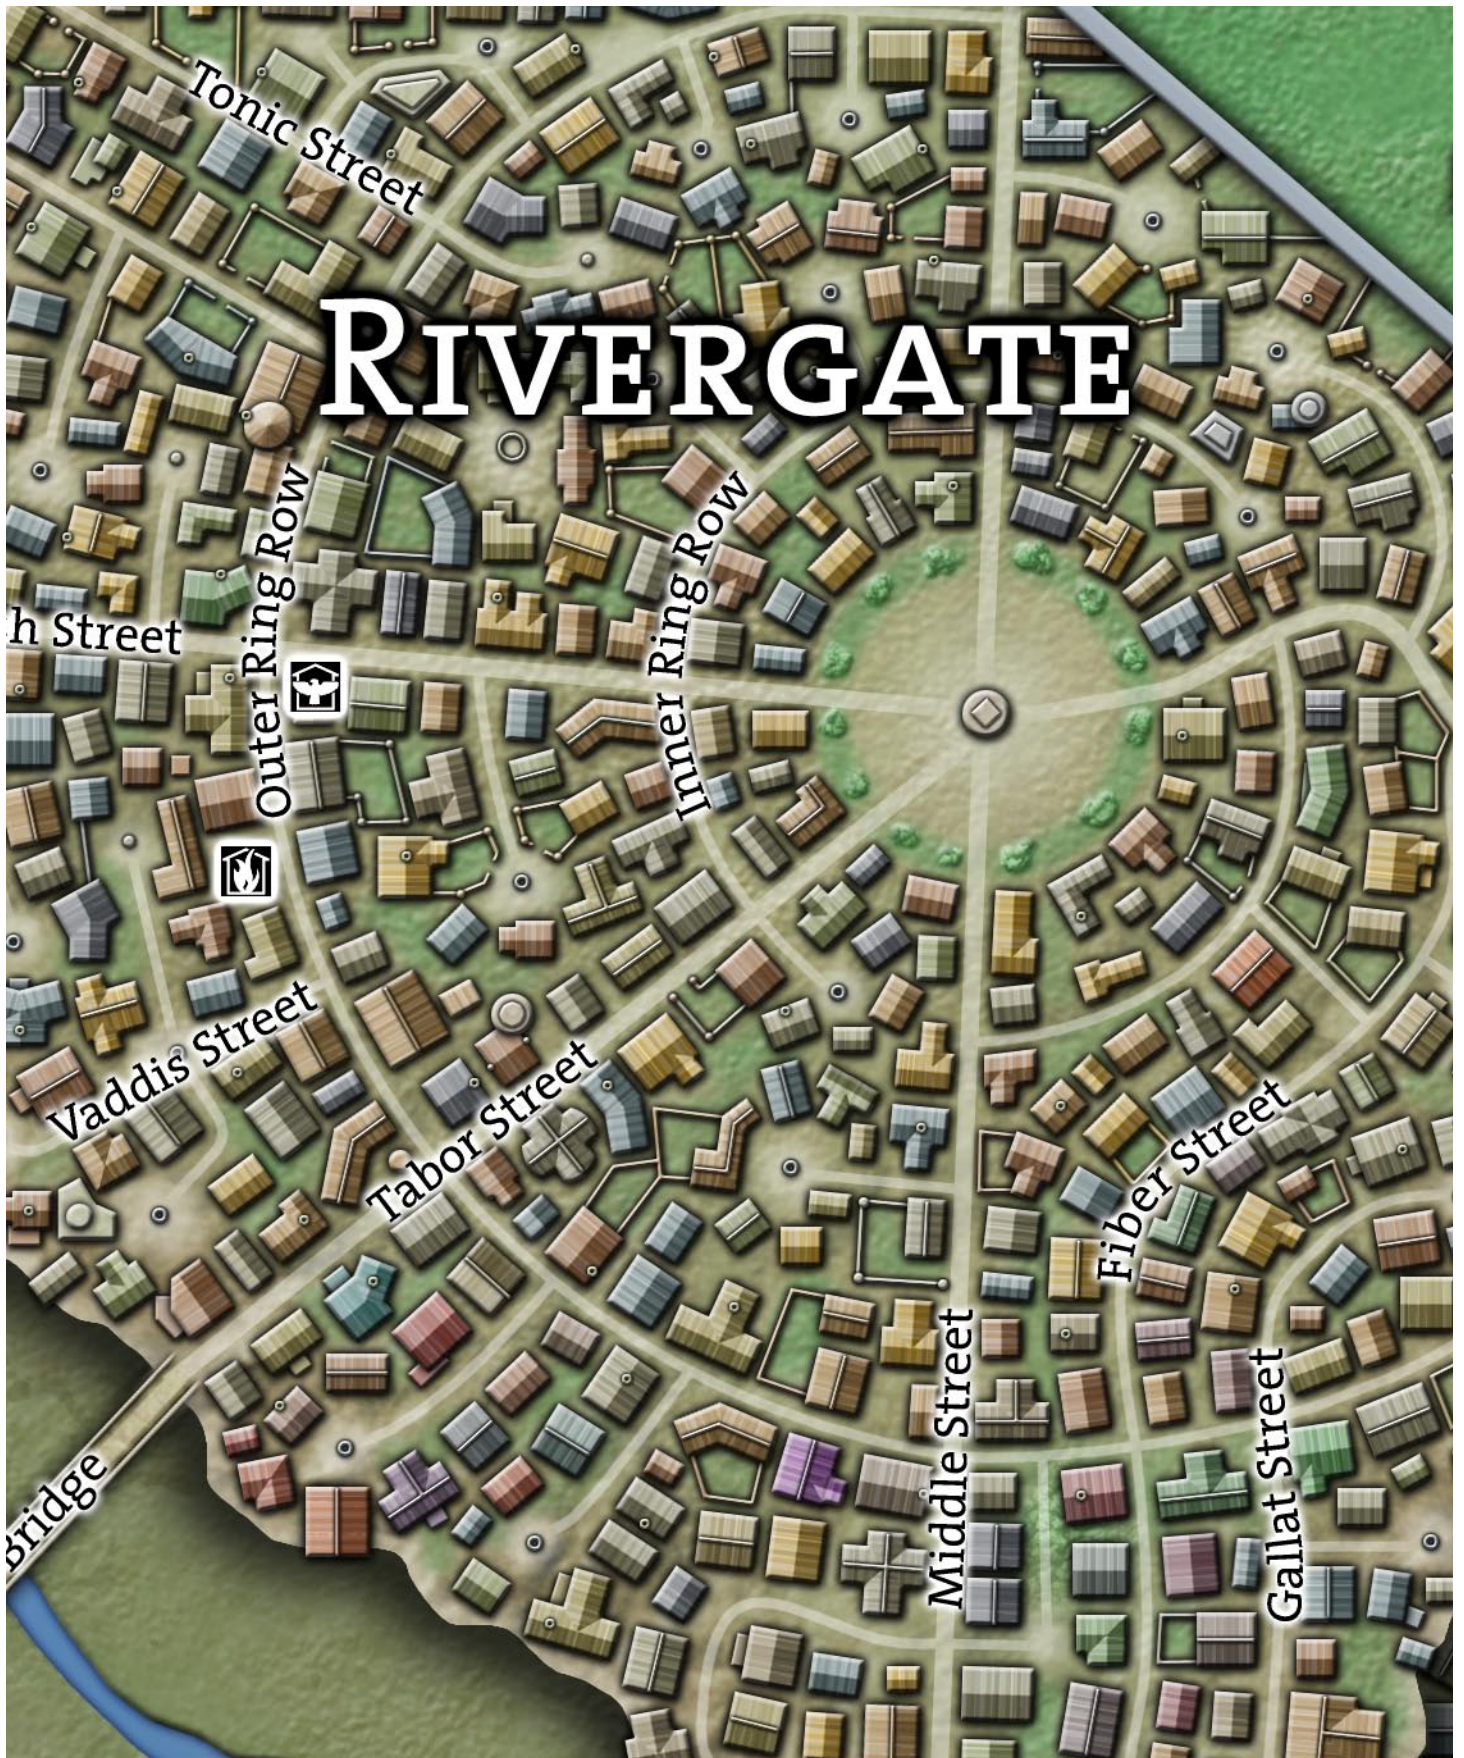

Ptolus

DELUXE CITY MAP

Welcome to the **Ptolus Deluxe City Map**. Inside you will find sixty six map tiles detailing the entire city of *Ptolus*. When printed and assembled, these map tiles will create a detailed wall map of Monte Cook's City by the Spire. With only the streets and districts labeled on this map it is both GM and player friendly. It has no numbered locations to attract player curiosity.

Ptolus Deluxe City Map - PDCM 1-11

Ptolus Deluxe City Map - PDCM 2-01

Ptolus Deluxe City Map - PDCM 2-03

Ptolus Deluxe City Map - PDCM 2-05

Ptolus Deluxe City Map - PDCM 2-06

Ptolus Deluxe City Map - PDCM 2-07