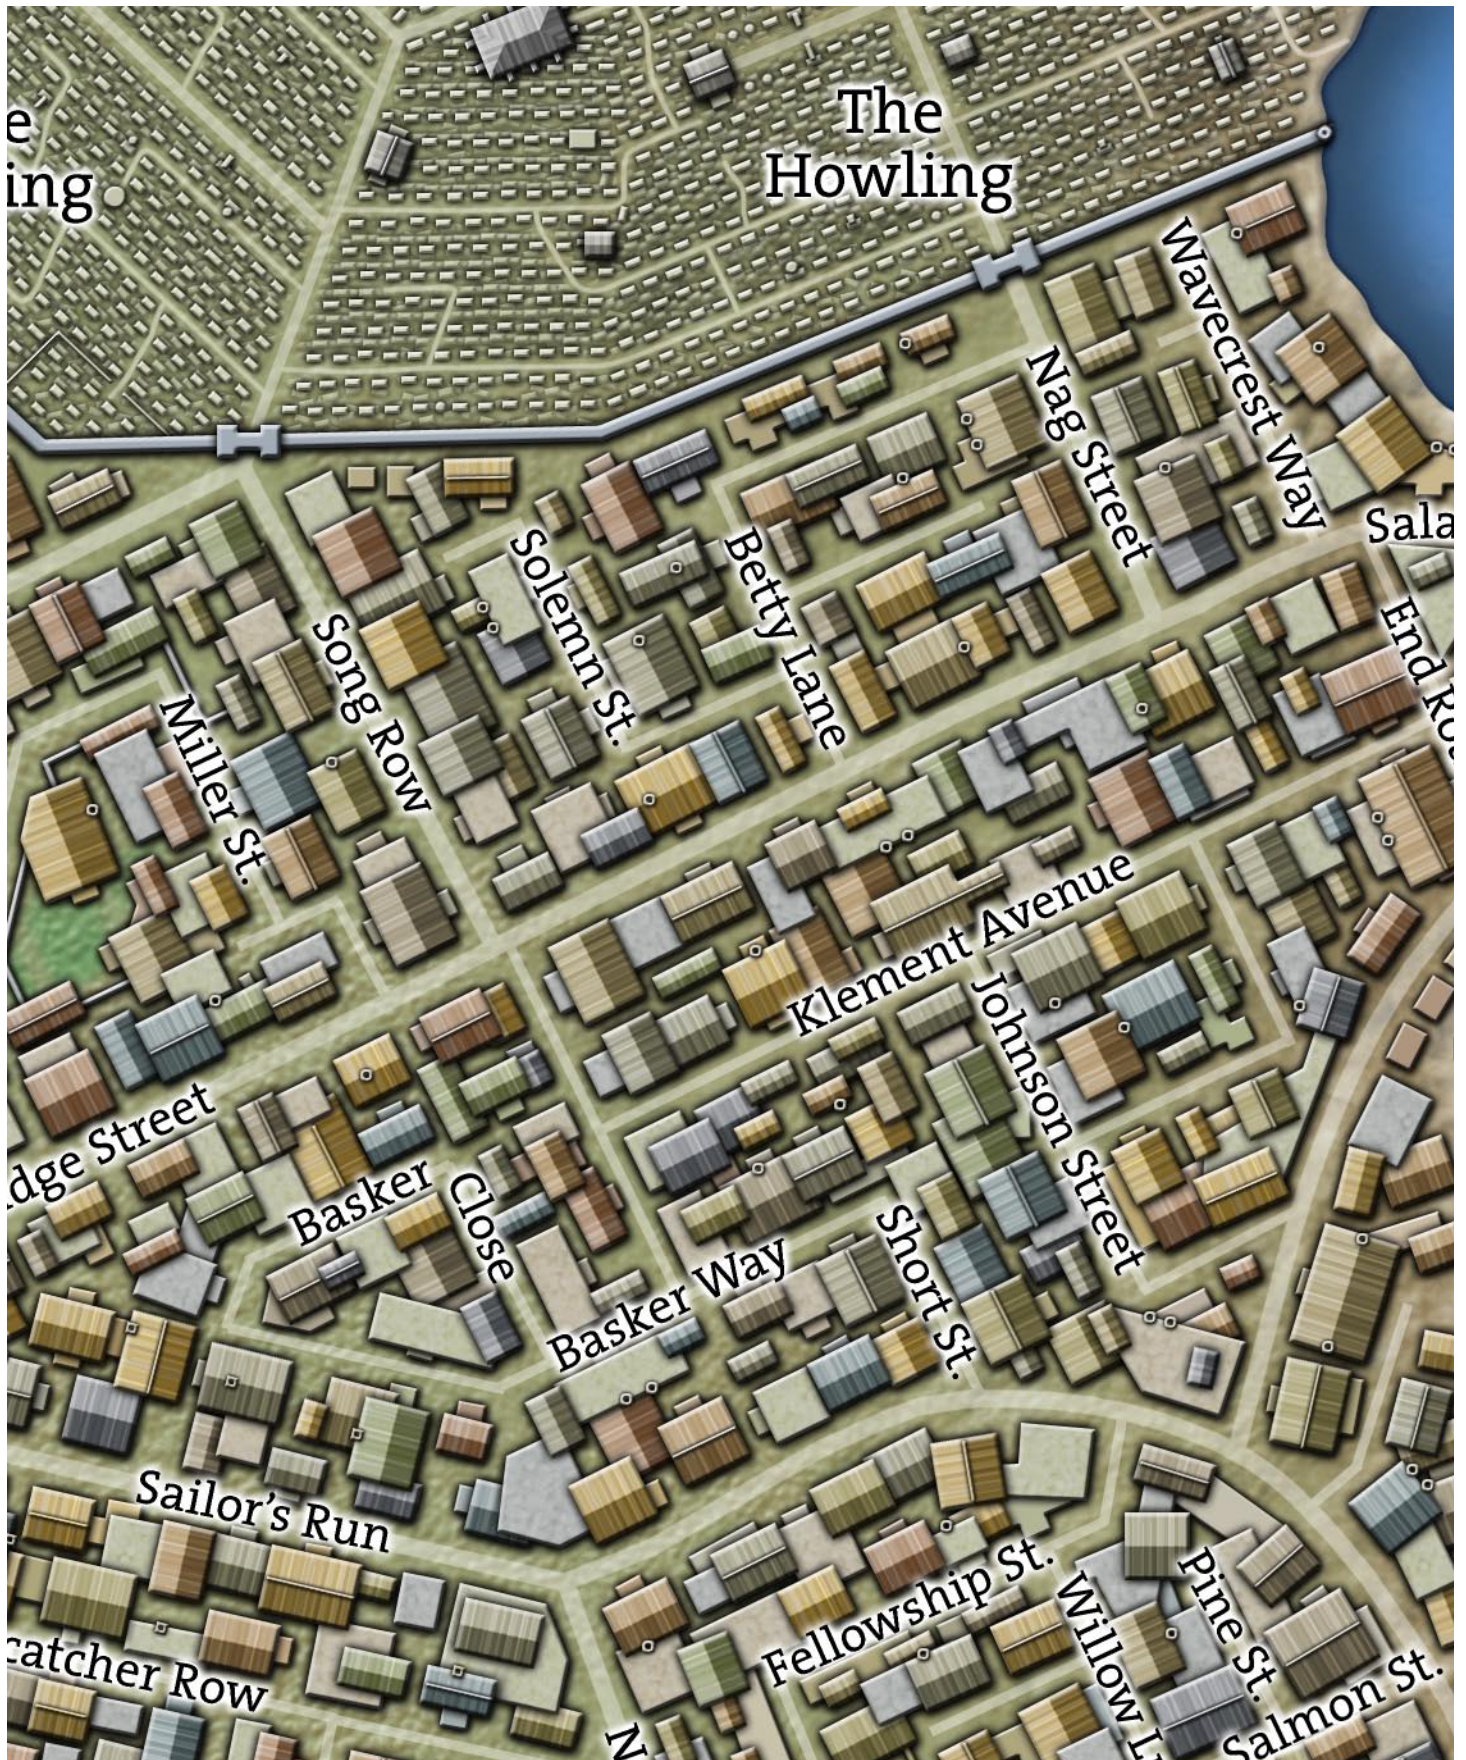

Ptolus Deluxe City Map - PDCM 3-09