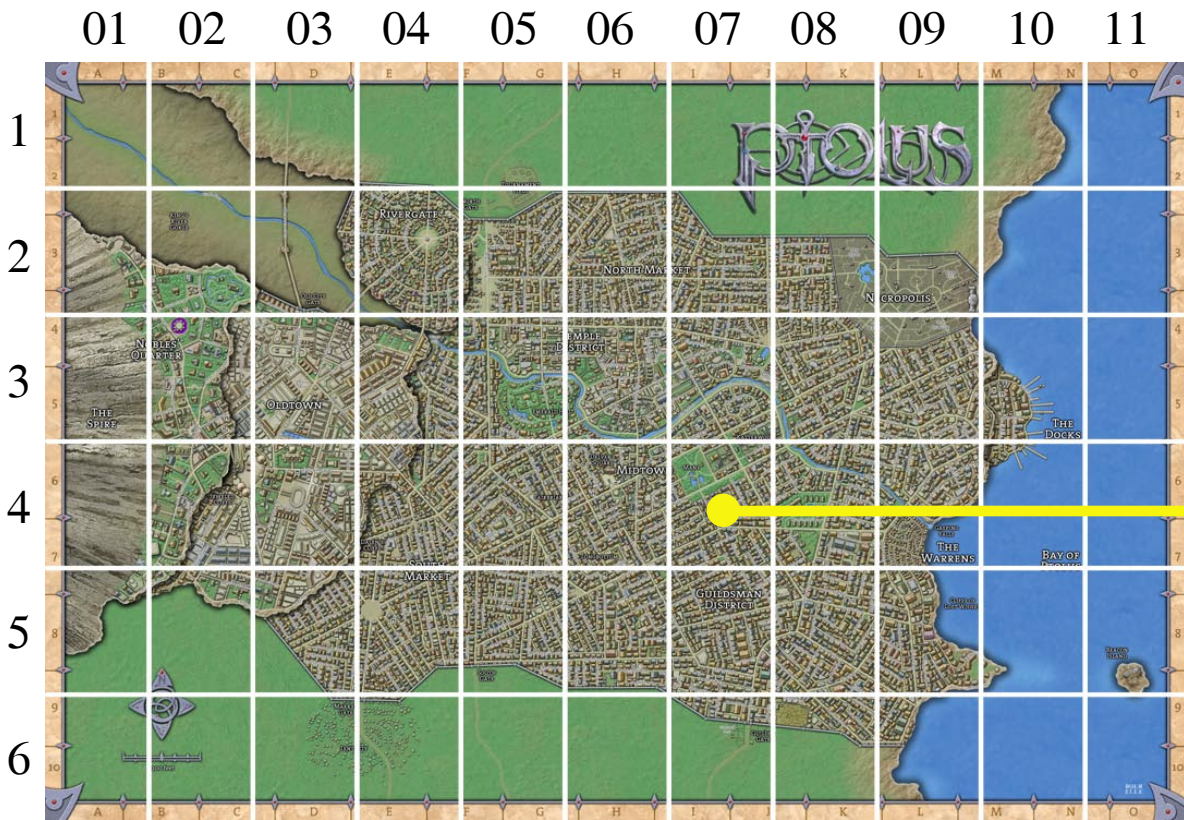

Map Guide

Each of the map tiles found in this document has a numeric code that places its location within the map as a whole. The code uses the row number and column number to identify each tile as seen in the example below.

4-07

There are four PDF files included with the Ptolus Deluxe City Map that can be used for printing on a large format printer. The image at the left shows each file's placement within the map as a whole.