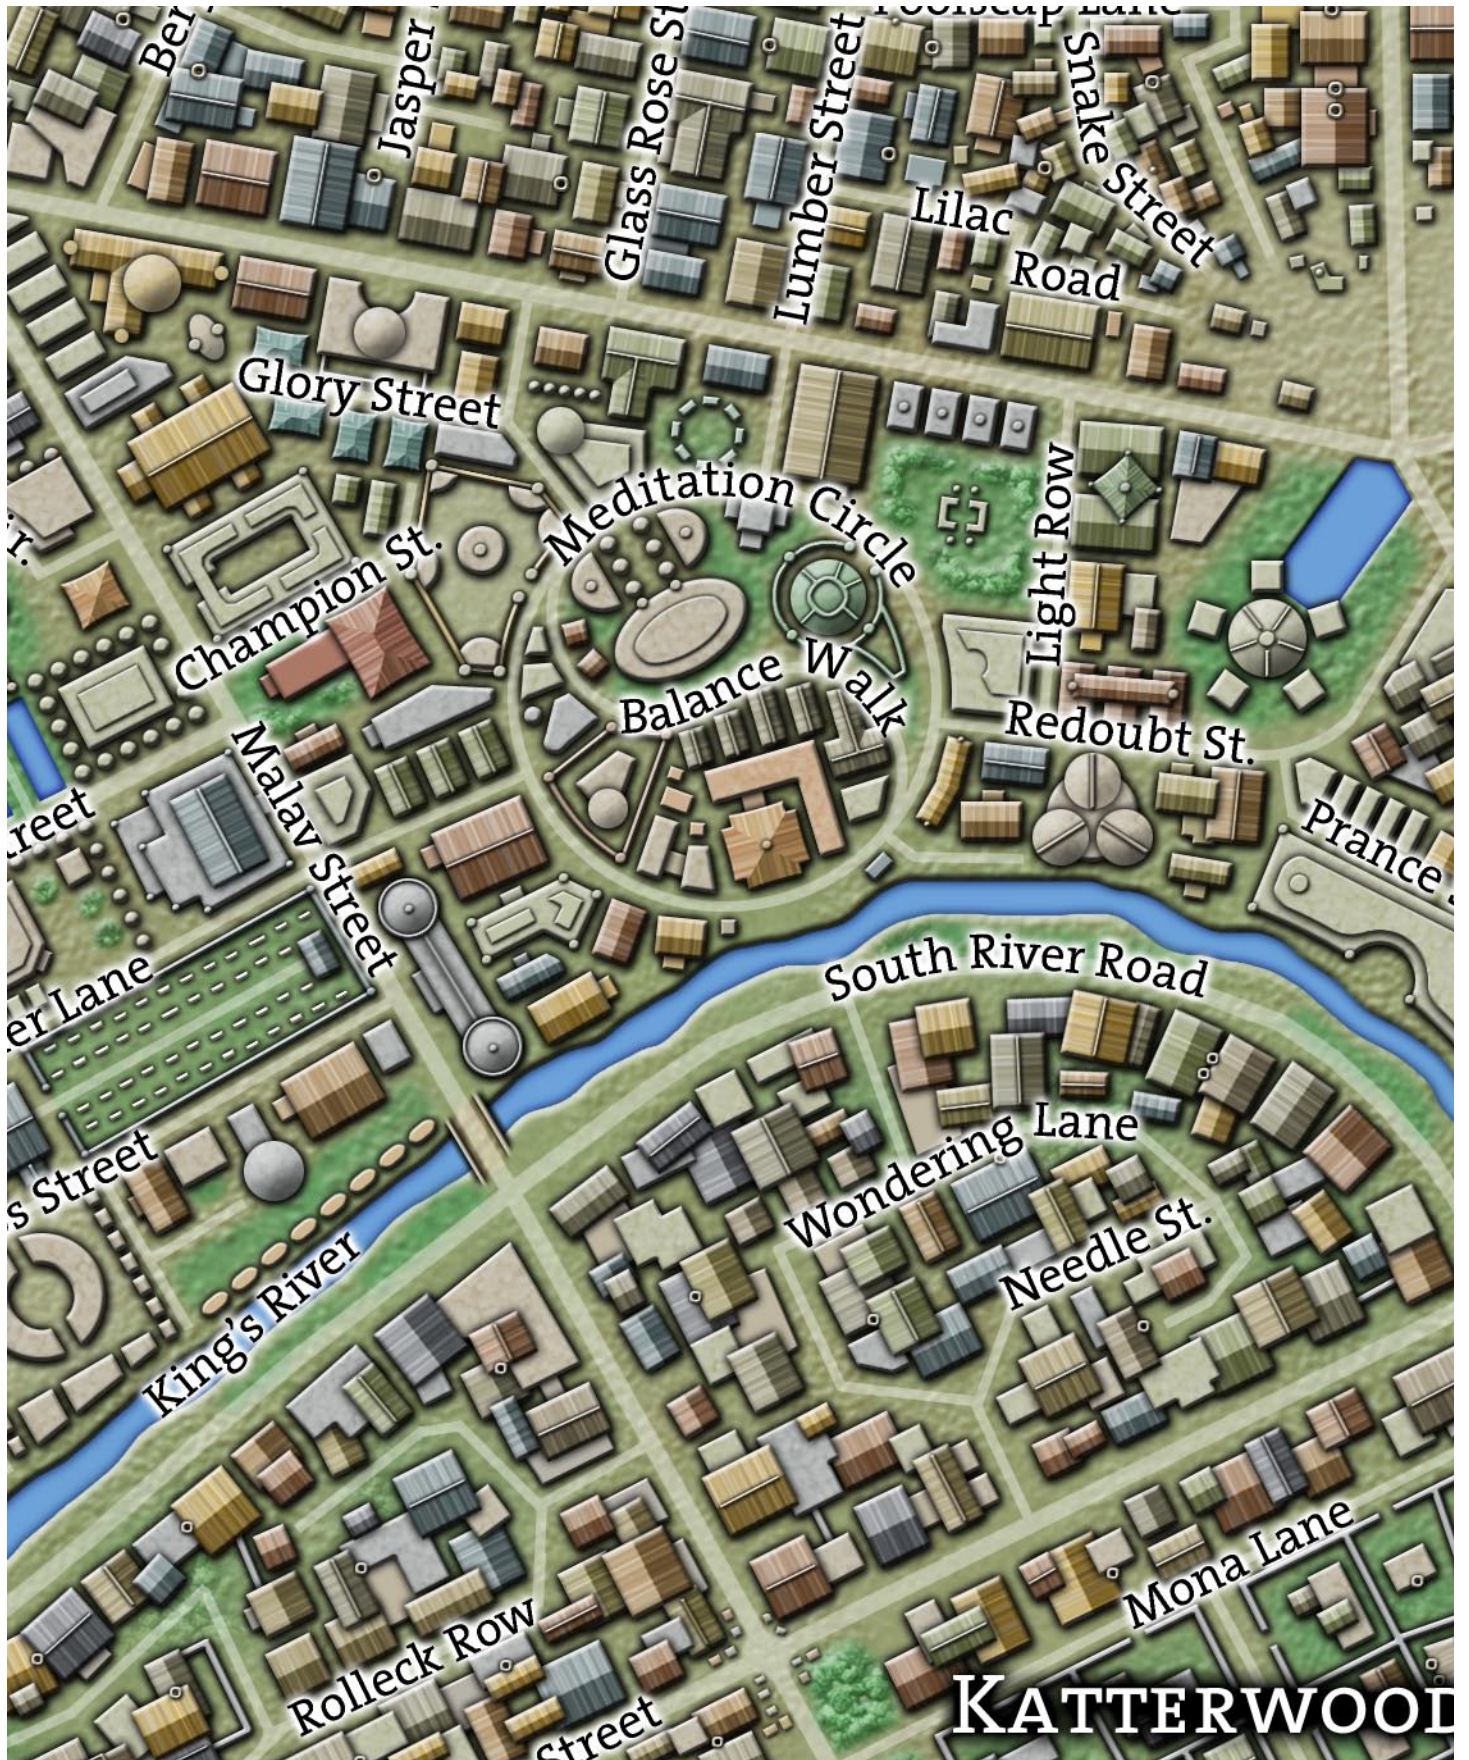

Ptolus Deluxe City Map - PDCM 3-07